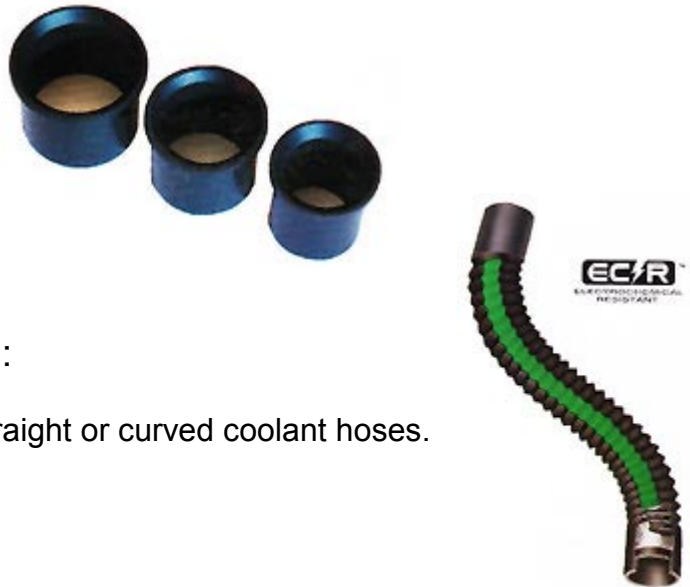

GATES 4 PLY STRAIGHT RADIATOR COOLANT HOSE:

* Sold Per 3 Foot Length
 * Severe Operating Conditions

ID – Part Number	ID – Part Number	ID – Part Number	ID – Part Number
1-3/4" – 24428	2-1/4" – 24436	3" – 24448	4" – 24464
1-7/8" – 24430	2-3/8" – 24438	3-1/8" – 24450	5" – 24480
2" – 24432	2-1/2" – 24440	3-1/4" – 24452	
2-1/8" – 24434	2-3/4" – 24444	3-1/2" – 24456	

GATES DURION SILICONE COOLANT HOSE:

* Sold Per 3 Foot Length

ID – Part Number	ID – Part Number	ID – Part Number	ID – Part Number
1/2" – 24808	1-1/4" – 24820	2-1/4" – 24836	3-1/4" – 24852
5/8" – 24810	1-3/8" – 24822	2-3/8" – 24838	3-1/2" – 24856
3/4" – 24812	1-1/2" – 24824	2-1/2" – 24840	3-3/4" – 24860
7/8" – 24814	1-5/8" – 24826	2-3/4" – 24844	4" – 24864
1" – 24816	1-3/4" – 24828	3" – 24848	4-1/2" – 24872
1-1/8" – 24818	2" – 24832	3-1/8" – 24850	

GATES ID HOSE REDUCERS:

26390	1-1/2" To 1-1/4"
26391	1-3/4" To 1-1/2"
26392	2" To 1-3/4"
26393	2-1/4" To 2"
26394	2-1/2" To 2-1/4"
26395	3" To 2-1/2"

GATES VULCO-FLEX COOLANT HOSE:

Heavy duty flexible hose designed to replace straight or curved coolant hoses. ID diameters vary from 1-1/4" to 3". Lengths vary from 6" to 32" long.