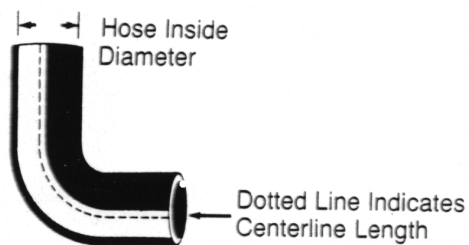

GATES 2 PLY STRAIGHT RADIATOR COOLANT HOSE:

* Sold per 3 Foot Length

ID – Part Number	ID – Part Number	ID – Part Number	ID – Part Number
3/4" – 24212	1-5/8" – 24226	2-1/2" – 24240	3-1/2" – 24256
7/8" – 24214	1-3/4" – 24228	2-5/8" – 24242	3-3/4" – 24260
1" – 24216	1-7/8" – 24230	2-3/4" – 24244	4" – 24264
1-1/8" – 24218	2" – 24232	2-7/8" – 24246	4-1/2" – 24272
1-1/4" – 24220	2-1/8" – 24234	3" – 24248	
1-3/8" – 24222	2-1/4" – 24236	3-1/8" – 24250	
1-1/2" – 24224	2-3/8" – 24238	3-1/4" – 24252	