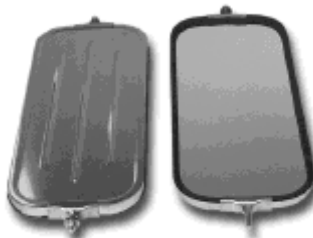

7001446	4.5" x 6" Bolt-On Stainless Steel Convex Mirror - Bolts to Mirror Arm - White Box
7001446BP	4.5" x 6" Bolt-On Stainless Steel Convex Mirror - Bolts to Mirror Arm - Blister Display Card

CONVEX BOLT-ON MIRRORS. (cont)

7001169 4" x 8" Bolt-On Stainless Steel Convex Mirror - Bolts to Top of Door - White Box

WEST COAST MIRROR HEADS.

LY35 7" x 14" Mirror Head with Black Plastic Body

3309SS 7" x 16" Stainless Steel Mirror Head
- Nissan U.D. Style - Blue Display Box