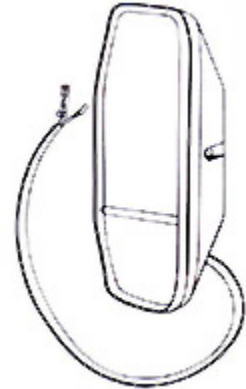

6364HS 7" x 16" Stainless Steel 12V Heated Mirror
- Black Display Box

6364HSC 7" x 16" Stainless Steel 12V Heated Mirror with Clear Lamp
- Black Display Box

WEST COAST MIRROR HEADS. (Cont)

LY1001

7" x 16" Stainless Steel 12V Heated
Remote Control Mirror with Clear Lamp - White Box