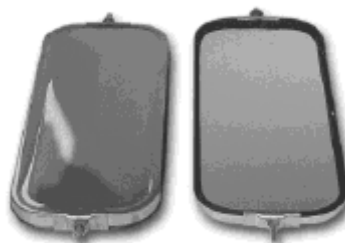

3311SS 7" x 16" Stainless Steel Mirror Head
- Ford Style - Blue Display Box