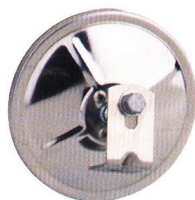

Browns Plains

11 Elliott Ct
Browns Plains
Ph : 61 7 3806 6555
Fax :61 7 3806 6444

Burpengary

1 Brewers St
Burpengary
Ph : 61 7 3888 7755
Fax : 61 7 3888 7766

CONVEX STICK-ON MIRRORS.

SM2	2" Round Stick-On Convex Mirror	
SM3	3" Round Stick-On Convex Mirror	
SM375	3.75" Round Stick-On Convex Mirror	
SM375A	3.75" Round Wedge Stick-On Convex Mirror *	

SM4525	4" x 5.5" Rectangular Stick-On Convex Mirror	
SM4525A	4" x 5.5" Rectangular Wedge Stick-On Convex Mirror *	

* Wedge design results in up to 50% increase in view area and less distortion.

CONVEX BOLT-ON MIRRORS.

7001200	5" Bolt-On Stainless Steel Convex Mirror - Bolts to Mirror Arm - Blister Display Card
7001201	5" Bolt-On Stainless Steel Convex Mirror - Bolts to Mirror Head Stud - White Box
7001201BP	5" Bolt-On Stainless Steel Convex Mirror - Bolts to Mirror Head Stud - Blue Display Box
7001202	6" Bolt-On Stainless Steel Convex Mirror - Bolts to Mirror Head Stud - White Box
7001202BP	6" Bolt-On Stainless Steel Convex Mirror - Bolts to Mirror Head Stud - Blue Display Box

7001203	7" Bolt-On Stainless Steel Convex Mirror - Bolts to Mirror Head Stud - White Box
7001205	8" Bolt-On Stainless Steel Convex Mirror - Bolts to Mirror Head Stud - White Box
3325SS	8" Bolt-On Stainless Steel Convex Mirror - Offset Mount - Bolts to Mirror Head Stud - Green Display Box