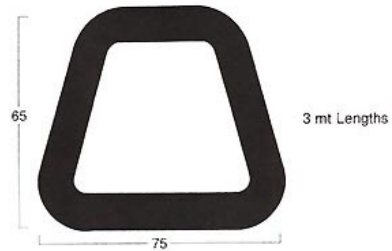

DOCK75 75mm Docking Rubber