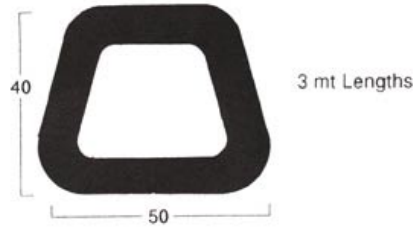

FUEL TANK STRAP & BRACKET RUBBER.

TS50 50mm Fuel Tank Strap Rubber

TS75 80mm Fuel Tank Bracket Rubber

DOCKING RUBBER.

DOCK50 50mm Docking Rubber