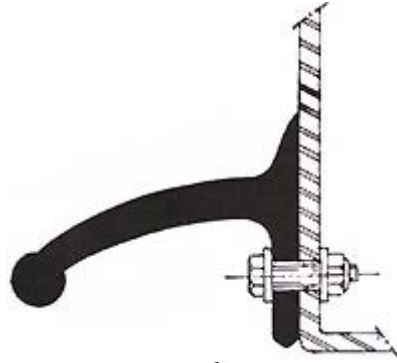

MUDGUARD FLARE RUBBER.

444 Wheel Arch Side Mounting Flare Rubber