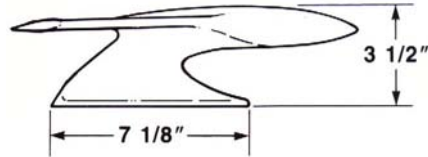

Aluminium Switch Extension.

- 92710 Cone Type Chrome Aluminium Extension.
* Sold Per Pair.
* 2-1/4" L x 1/4" ID.

REGO STICKER HOLDER.

118207 Plastic Registration Sticker Holder.

MOBILE TELEVISION ANTENNAS.