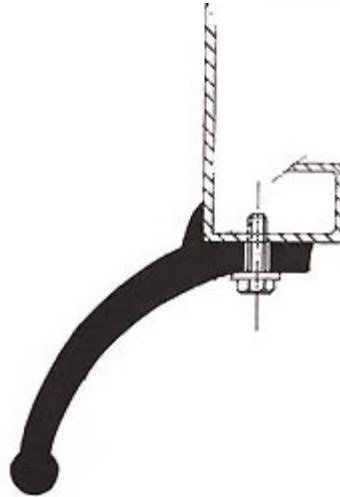

462 Wheel Arch Under Mounting Flare Rubber