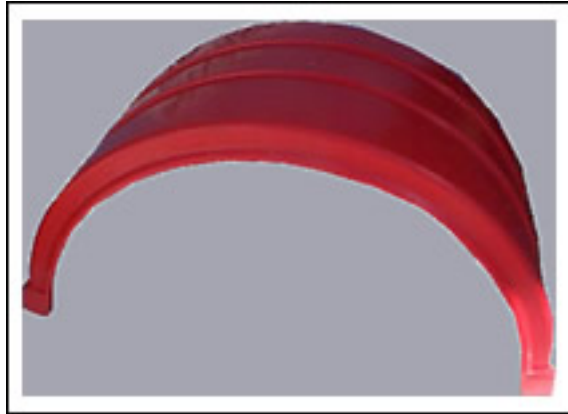

- * Guards have spray suppressant ribs on the underneath side of the guard
- * Guards also come with channeled grooves for mounting spray hair
- * The truckmate guards are a strong guard which can be walked on if mounted right