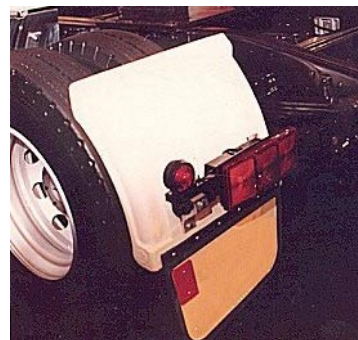

AVAILABLE COLOURS;

BLACK	RED
BLUE	SILVER
GREEN	YELLOW

* Above guards are soft walled

ALLOY GUARDS, DUEL WHEEL & ¼ GUARDS

ALLOY GUARDS
LELOX BRAND
DUEL GUARD 2.0MM

PART NO. A630C20

* The above guard has curved edges & 6 ribs