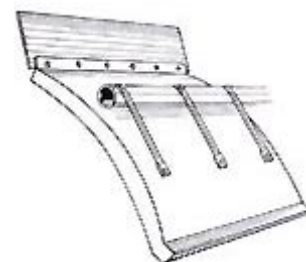

7001344	Quarter Fender Kit (S/Steel Guard) (Chrome Accessories) <u>*Does Not Include</u> Chassis Mount Brackets
Rs100b2xf	Quarter Fender Kit (Moulded Rubber) <u>*(Moulded Rubber Anti-Spray Guards)</u> <u>*Includes</u> Chassis Mounts Brackets
Sm100b2xfc	Quarter Fender Kit (Cummins Monogram) <u>*(Cummins Monogram Stainless Steel Guards)</u> <u>* Includes</u> Chassis Mount Brackets
Sm100b2xfe	Quarter Fender Kit (Eagle Monogram) <u>*(Eagle Monogram Stainless Steel Guards)</u> <u>*Includes</u> Chassis Mount Brackets
Sm100b2xff	Quarter Fender Kit (Ford Monogram) <u>*(Ford Monogram Stainless Steel Guards)</u> <u>*Includes</u> Chassis Mount Brackets
Sm100b2xfh	Quarter Fender Kit (Hino Monogram) <u>*(Hino Monogram Stainless Steel Guards)</u> <u>*Includes</u> Chassis Mount Brackets
Sm100b2xfi	Quarter Fender Kit (Isuzi Monogram) <u>*(Isuzi Monogram Stainless Steel Guards)</u> <u>* Includes</u> Chassis Mount Brackets
Sm100b2xfm	Quarter Fender Kit (Mack Monogram) <u>*(Mack Monogram Stainless Steel Guards)</u> <u>* Includes</u> Chassis Mount Brackets
Sm100b2xfmi	Quarter Fender Kit (Mitsubishi Monogram) <u>*(Mitsubishi Monogram Stainless Steel Guards)</u> <u>* Includes</u> Chassis Mount
Sm100b2xfp	Quarter Fender Kit (Peterbilt Monogram) <u>*(Peterbilt Stainless Steel Guards)</u> <u>* Includes</u> Chassis Mounts Brackets
Sm100b2xfs	Quarter Fender Kit (Scania Monogram) <u>*(Scania Monogram Stainless Steel Guards)</u> <u>*& Includes</u> Chassis Mount Brackets
Sm100b2xfv	Quarter Fender Kit (Volvo Monogram) <u>*(Volvo Monogram Stainless Steel Guards)</u> <u>* Includes</u> Chassis Mount Brackets