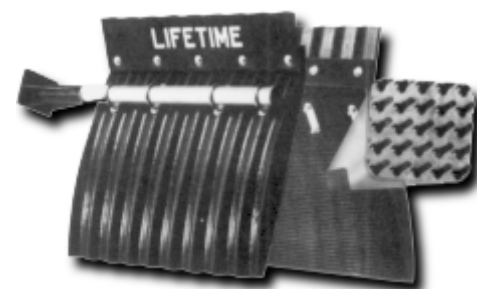

7001344	Quarter Fender Kit (S/Steel Guard) (Chrome Accessories) <u>*Does Not Include</u> Chassis Mount Brackets
Rs100b2xf	Quarter Fender Kit (Moulded Rubber) <u>*(Moulded Rubber Anti-Spray Guards)</u> <u>*Includes</u> Chassis Mounts Brackets
Sm100b2xfc	Quarter Fender Kit (Cummins Monogram) <u>*(Cummins Monogram Stainless Steel Guards)</u> <u>* Includes</u> Chassis Mount Brackets
Sm100b2xfe	Quarter Fender Kit (Eagle Monogram) <u>*(Eagle Monogram Stainless Steel Guards)</u> <u>*Includes</u> Chassis Mount Brackets
Sm100b2xff	Quarter Fender Kit (Ford Monogram) <u>*(Ford Monogram Stainless Steel Guards)</u> <u>*Includes</u> Chassis Mount Brackets
Sm100b2xfh	Quarter Fender Kit (Hino Monogram) <u>*(Hino Monogram Stainless Steel Guards)</u> <u>*Includes</u> Chassis Mount Brackets
Sm100b2xfi	Quarter Fender Kit (Isuzi Monogram) <u>*(Isuzi Monogram Stainless Steel Guards)</u> <u>* Includes</u> Chassis Mount Brackets
Sm100b2xfm	Quarter Fender Kit (Mack Monogram) <u>*(Mack Monogram Stainless Steel Guards)</u> <u>* Includes</u> Chassis Mount Brackets
Sm100b2xfmi	Quarter Fender Kit (Mitsubishi Monogram) <u>*(Mitsubishi Monogram Stainless Steel Guards)</u> <u>* Includes</u> Chassis Mount
Sm100b2xfp	Quarter Fender Kit (Peterbilt Monogram) <u>*(Peterbilt Stainless Steel Guards)</u> <u>* Includes</u> Chassis Mounts Brackets
Sm100b2xfs	Quarter Fender Kit (Scania Monogram) <u>*(Scania Monogram Stainless Steel Guards)</u> <u>*& Includes</u> Chassis Mount Brackets
Sm100b2xfv	Quarter Fender Kit (Volvo Monogram) <u>*(Volvo Monogram Stainless Steel Guards)</u> <u>* Includes</u> Chassis Mount Brackets