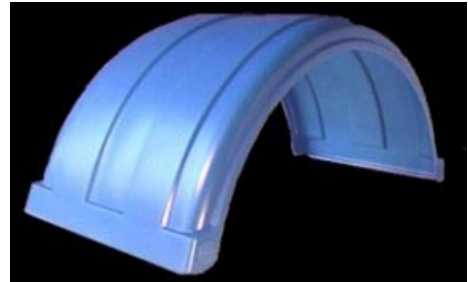

PLASTIC GUARDS !!
DYNAPLAS BRAND
16" RIM – GUARDS

PART NO. SERIES * P520-COLOUR

AVAILABLE COLOURS;

BLACK
BLUE
RED

* Above guards are only suited for 16" wheels & are soft walled