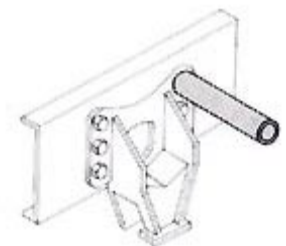

X1900	Chassis Mount Single-Bolt (For Monogram ¼ Guards)

B2ug	Chassis Mount 30-1/2" Long Pole. Base Plate (4" X 5")