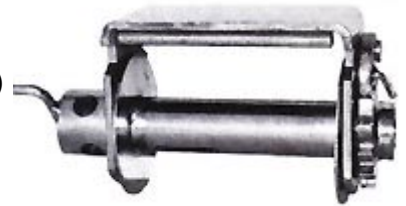

LYNCH-4 LYNCH PIN 4MM  
 LYNCH-6 LYNCH PIN 6MM  
 LYNCH-8 LYNCH PIN 8MM  
 LYNCH-10 LYNCH PIN 10MM

354006 CLEVIS CHAIN HOOK 6MM  
 354008 CLEVIS CHAIN HOOK 8MM

356006 S L I P CHAIN HOOK 6MM  
 356008 S L I P CHAIN HOOK 8MM

---

344001	LOAD BINDER 5/16" RED - WITH HOOKS
345000	LOAD BINDER 6MM BLUE - WITH HOOKS

LBR100	LOAD BINDER 5/16" BLUE - WITH CLAWS
--------	-------------------------------------

LRB100	LOAD BINDER 5/16" 'T' BAR - RATCHET STYLE WITH HOOKS
--------	--

## HOLD DOWN WINCHES &amp; STRAPS.

1805 1"- INCH SOLID STEEL BAR WITH RUBBER GRIP

1820 WINCH WITH 50MM STRAP ( SLIDE IN RAIL STYLE )

---

CWH200C WINCH WITH 50MM STRAP ( SLIDE IN RAIL STYLE ) THICK PLATE

CW WINCH WITH 50MM STRAP ( CLIP ON RAIL STYLE ) 2 X PRONGS